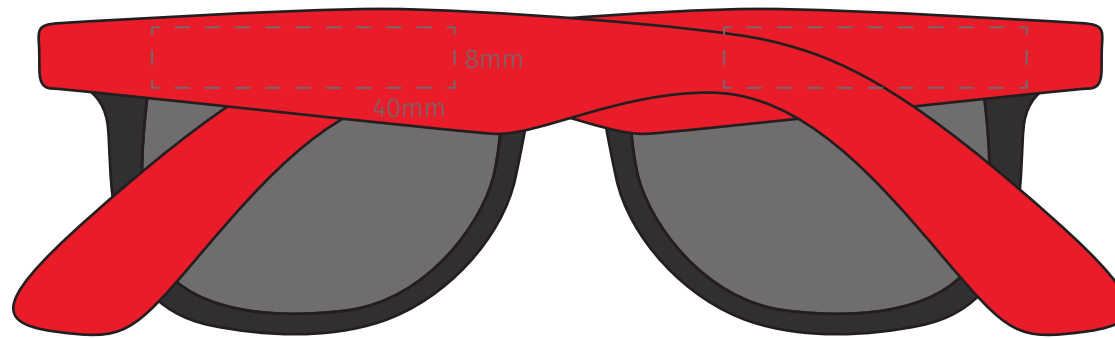

**TEMPLATE:**  
■ RETRO SUNGLASSES

Item shown at 100% actual size when viewed on A4 paper

BRANDING - Pad

Max branding area 40 x 8mm